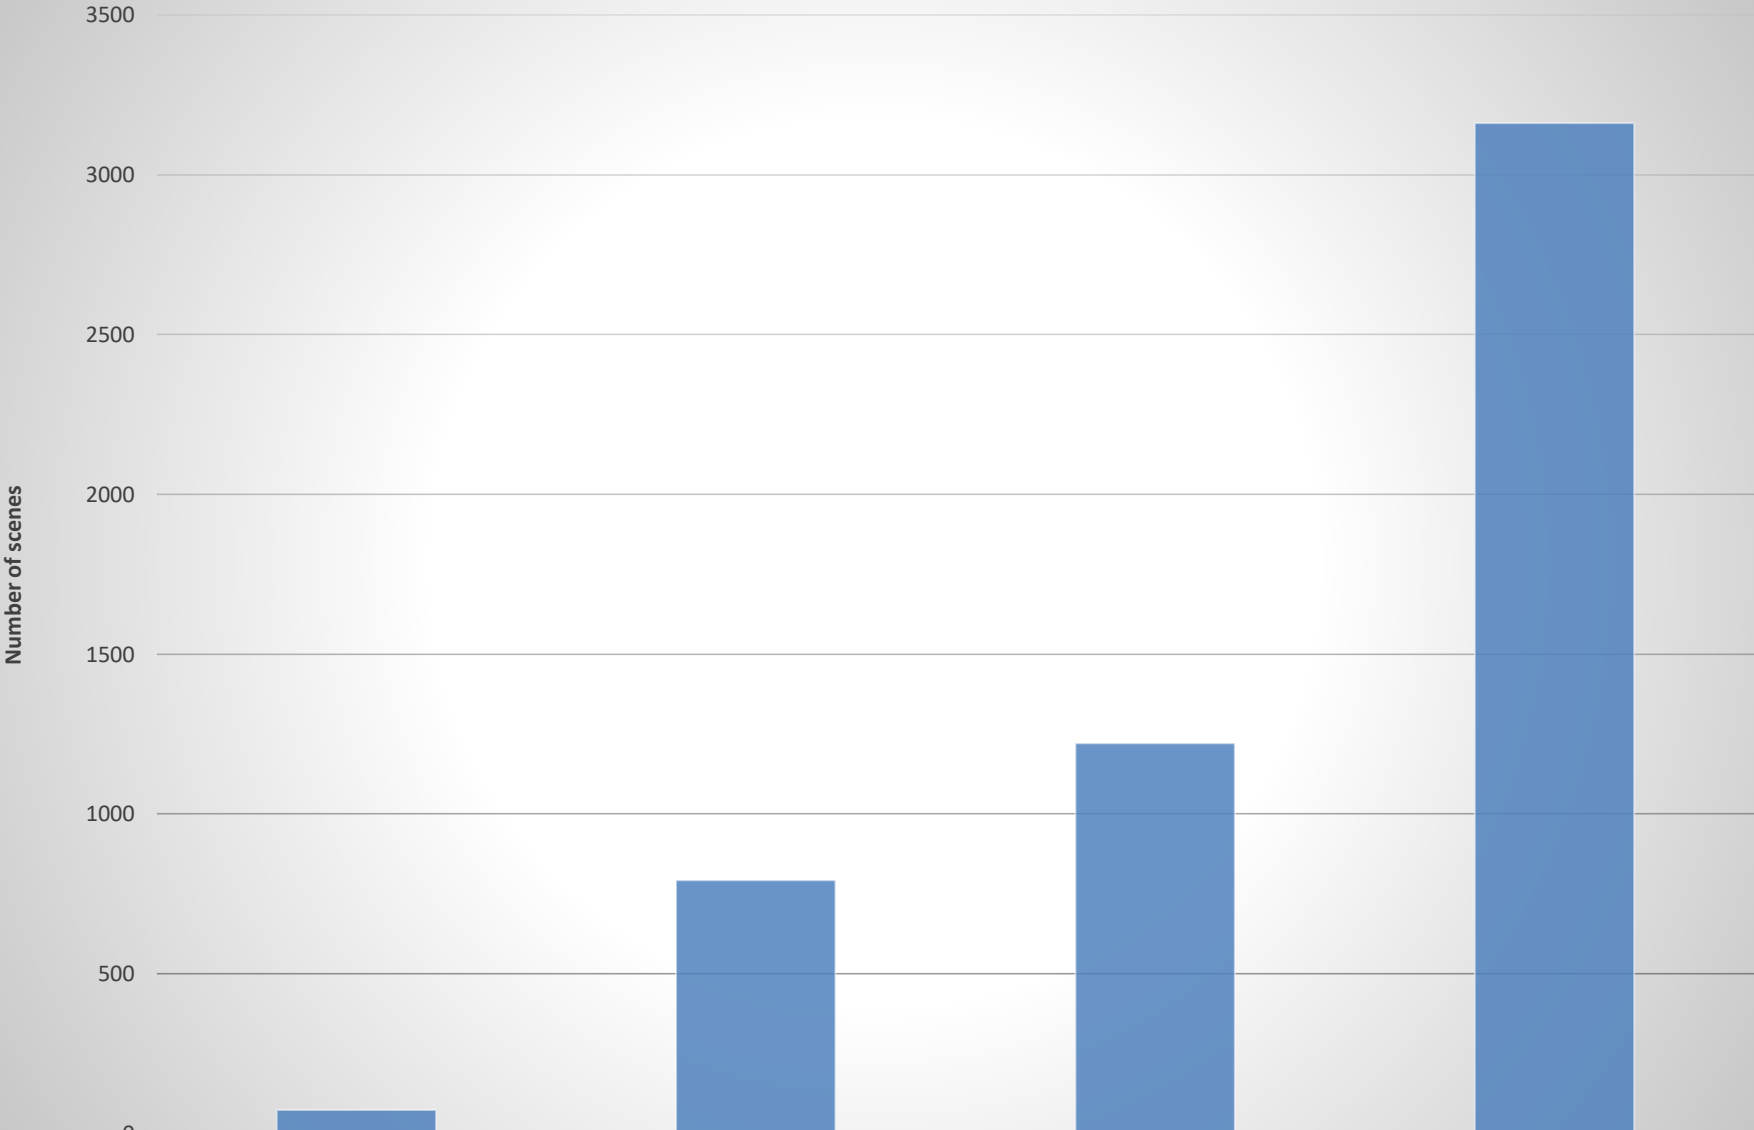

Total Acquired	Mission	
Year	Sentinel-2A	Grand Total
2015	73	73
2016	792	792
2017	1221	1221
2018	3161	3161
Grand Total	5247	5247

All Sentinel-2 scenes of Panama

■ Sentinel-2A

2015

73

2016

792

2017

1221

2018

3161