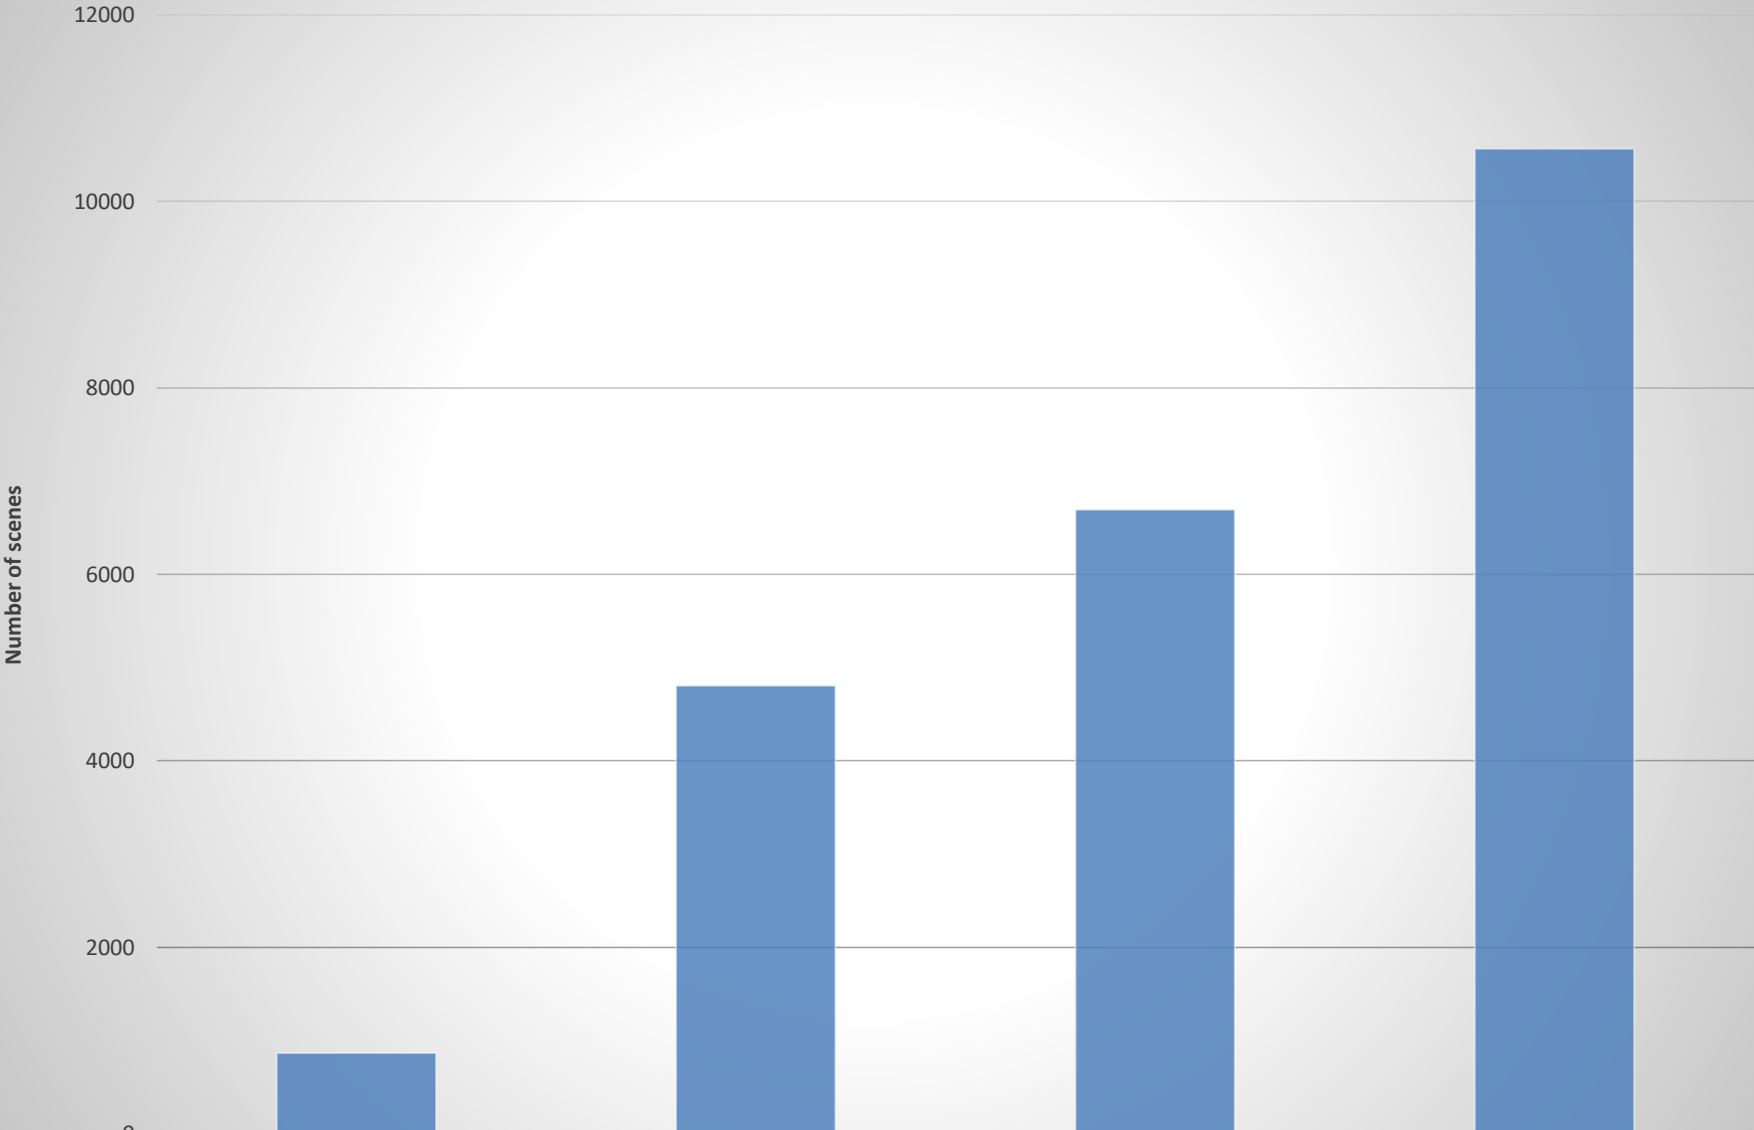

Total Acquired	Mission	
Year	Sentinel-2A	Grand Total
2015	863	863
2016	4807	4807
2017	6694	6694
2018	10565	10565
Grand Total	22929	22929

All Sentinel-2 scenes of Madagascar

■ Sentinel-2A

2015

863

2016

4807

2017